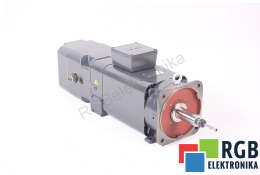

SERVOMOTOR 1PH6103-4ZZ49-Z Z: K49 L37 M1H N02 SIEMENS

Used SIEMENS 1PH6103-4ZZ49-Z Z: K49 L37 M1H N02
 Tested and cleaned.
 24 months guarantee
 Dedicated courier
 Delivery across Europe even in 24h

TECHNICAL DATA

MANUFACTURER	SIEMENS
MODEL	1PH6103-4ZZ49-Z Z: K49 L37 M1H N02
CATEGORY	Spindle motors
WEIGHT [KG]	59.0
HEIGHT [CM]	51.0
LENGTH [CM]	102.0
WIDTH [CM]	57.0

24/7 SUPPORT AVAILABLE
[+48 71 750 09 78](tel:+48717500978)

WRITE TO US
info@rgbelektronika.pl

TEST STAND

We have test stands developed by us, thanks to which we check whether the device is in working order. It is with these posts that we test the repaired device, for which we give 24 months warranty, and you can be sure that your **1PH6103-4ZZ49-Z Z: K49 L37 M1H N02** equipment has been repaired at a service center that provides the highest quality services

PRODUCTS FROM THE RGB ELEKTRONIKA OFFER:

HIGHEST QUALITY

Each product undergoes a specialized assessment, based on which we select the best quality equipment to guarantee their trouble-free operation. Thanks to this, you can be sure that the SIEMENS **1PH6103-4ZZ49-Z Z: K49 L37 M1H N02** device has been prepared with the greatest care.